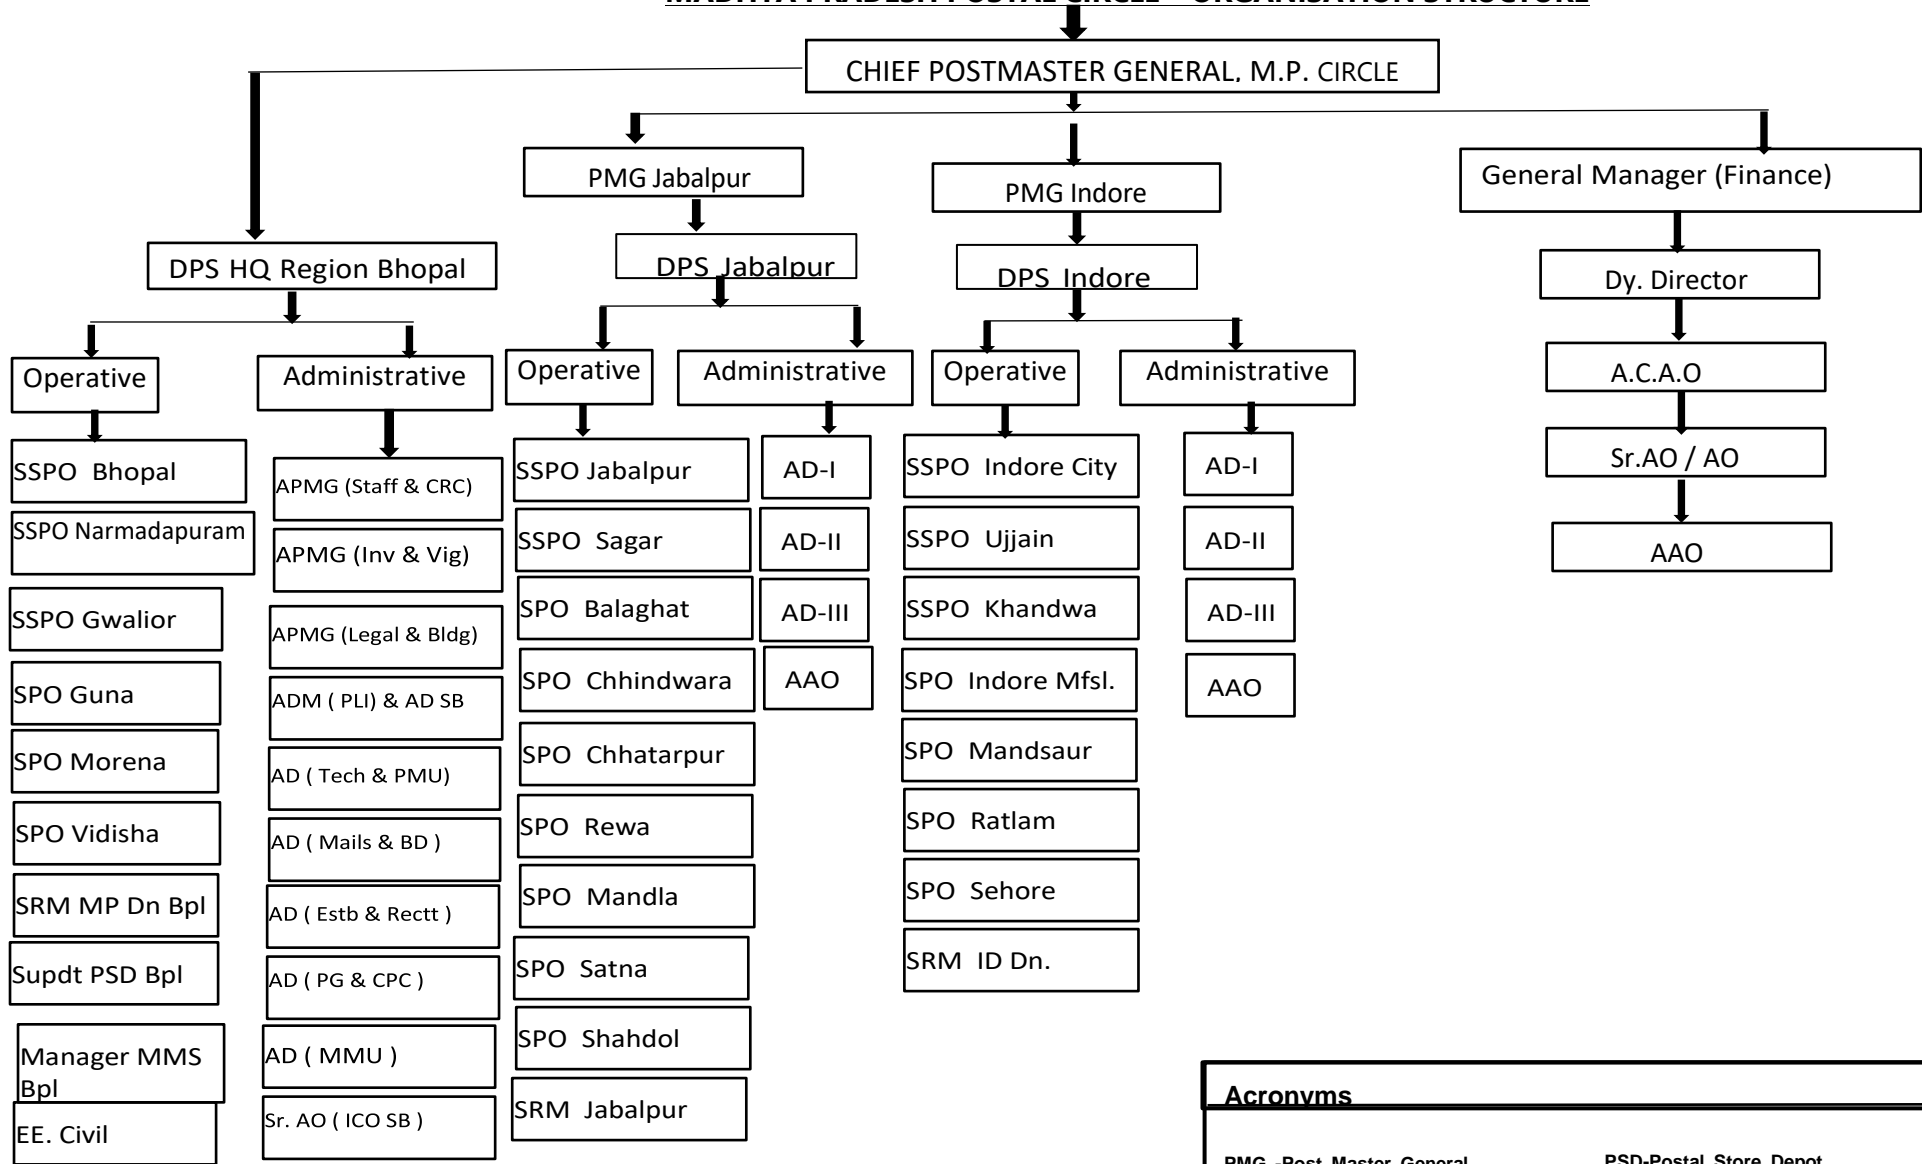

MADHYA PRADESH POSTAL CIRCLE – ORGANISATION STRUCTURE

Acronyms	
PMG -Post Master General	PSD-Postal Store Depot
DPS- Director Postal Services	PMU- Project Management Unit
APMG- Assistant Postmaster General	PLI-postal life insurance
AD- Assistant Director	SRM- Superintendent of Rail Mail service